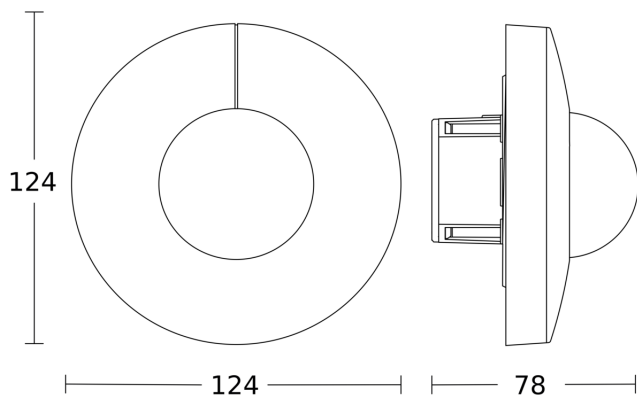

Motion detector - Professional Line

IS 345

DALI-2 APC - in-ceiling installation, rd.
EAN 4007841 080655
Article number 080655

Dimension Drawing 1

Dimension Drawing 2